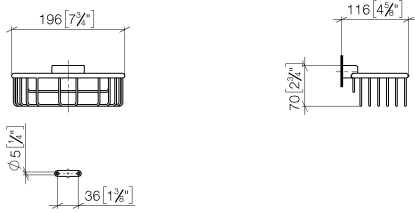

Shower basket for wall mounting - Chrome

MADISON

83 290 970

- width 200mm
- height 70 mm
- 115mm projection

Fits: MADISON, MEM, TARA, CL.1, LISSÉ,
VAIA, META, CYO

	Chrome	83 290 970-00
	Brushed Platinum	83 290 970-06
	Platinum	83 290 970-08
	Durabress (23kt Gold)	83 290 970-09
	Dark Chrome	83 290 970-19
	Light Gold	83 290 970-26
	Brushed Light Gold	83 290 970-27
	Brushed Durabress (23kt Gold)	83 290 970-28
	Matte Black	83 290 970-33
	Brushed Bronze	83 290 970-42
	Brushed Champagne (22kt Gold)	83 290 970-46
	Champagne (22kt Gold)	83 290 970-47
	Brushed Chrome	83 290 970-93
	Brushed Dark Platinum	83 290 970-99

83 290 970

mm [inches]

83 290 970

Parts for other finishes can be found here: Brushed Platinum

Spare parts list

No.	Item Number	Name	Quantity used	Delivery time
1	05 30 31 025 00 90	fixing set	1	2
2	09 17 20 030 90	holder	1	2
3	08 17 30 501-00	holder	1	10
4	08 18 90 907-00	basket	1	10
5	09 31 11 002 90	pin	1	2
6	90 30 11 029 00 90	disc	2	2
7	09 30 30 054 90	screw	2	2